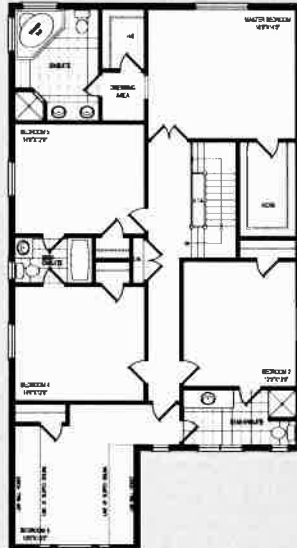

Rockport
3,000 sq.ft.