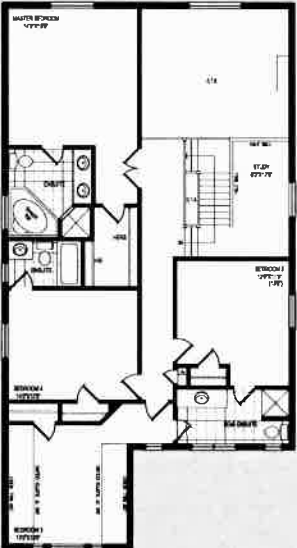

Rockport
3,000 sq.ft.